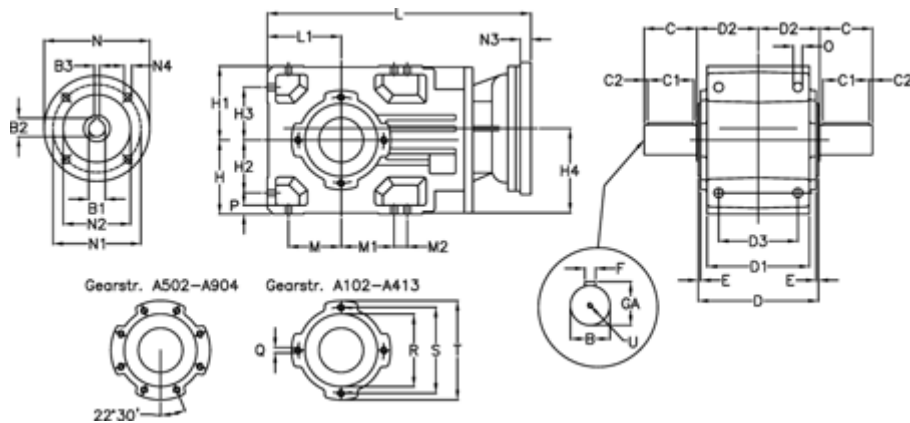

Article number: 29600207102220  
 Description: Bevel helical gearbox  
 A202UD-71-P63B5

## Measures

B = 30	D1 = 110	H1 = 80	M2 = 0	Q = M8x15
B1 = 11	D2 = 73	H2 = 60.0	N = 140	R = 95
B2 = 12.8	D3 = 90	H3 = 60.0	N1 = 115	S = 115
B3 = 4	Description = A202UD-xx-P63 B5	H4 = 93.0	N2 = 95	T = 140
C = 60	E = 3.0	L = 306.0	N3 = 0	U = M10x22
C1 = 50	F = 10	L1 = 80	N4 = M8x19	
C2 = 5.0	GA = 33.0	M = 60.0	O = 9.5	
D = 136	H = 80	M1 = 60.0	P = 9	